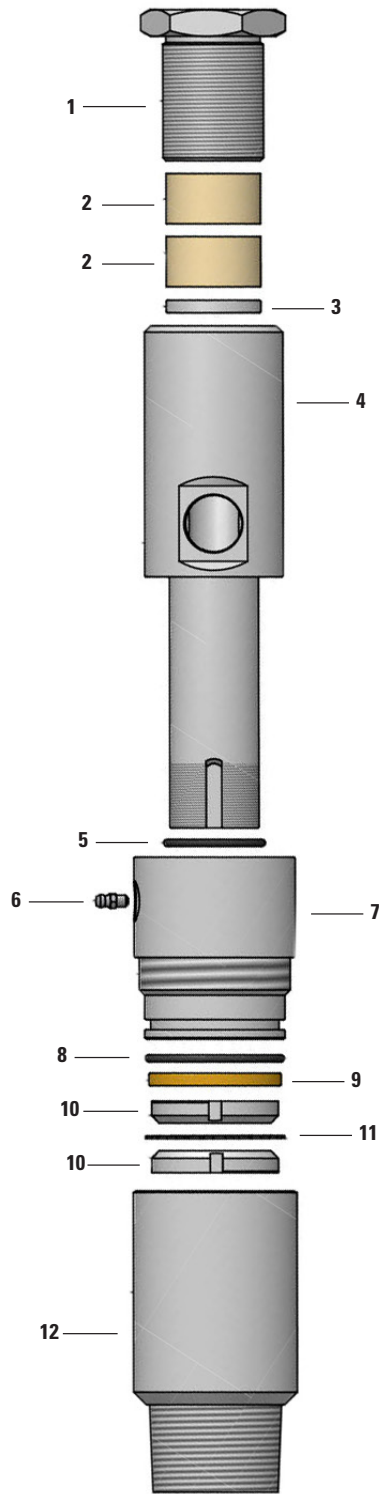

Underground Rotating Pump Through Stuffing Box

Rotating Pump Through Stuffing Box

Item	Description	Part Number	Qty
-	BO Rotating Pump Through Stuffing Box	9469711921	1
-	BT Rotating Pump Through Stuffing Box	9469712050	1
-	BR Rotating Pump Through Stuffing Box	9469712049	1
-	NO Rotating Pump Through Stuffing Box	9753247679	1
-	NT Rotating Pump Through Stuffing Box	9469712052	1
-	NR Rotating Pump Through Stuffing Box	9469712051	1
-	HO Rotating Pump Through Stuffing Box	9753247970	1
-	HT Rotating Pump Through Stuffing Box	9469712054	1
-	HR Rotating Pump Through Stuffing Box	9469712053	1
-	PMO(HWT) Rotating Pump Through Stuffing Box	9469712055	1
1	Cable packing nut	9469711983	1
2	Cable packing	9753248043	2
3	Cable packing washer	9469711981	1
4	Stationary body	9469711980	1
5	O-ring	9469711979	1
6	Grease zerk	9469711978	1
7	Rotating body	9469711977	1
8	O-ring	9469711976	1
9	Brass thrust washer	9469711975	1
10	Locking nut	9469711973	2
11	Locking washer	9469711974	1
12	BO Adapter sub	9469711971	1
12	BT Adapter sub	9469712057	1
12	BR Adapter sub	9469712056	1
12	NO Adapter sub	9469711972	1
12	NT Adapter sub	9469712059	1
12	NR Adapter sub	9469712058	1
12	HO Adapter sub	9753248173	1
12	HT Adapter sub	9469712061	1
12	HR Adapter sub	9469712060	1
12	PMO(HWT) Adapter sub	9469712062	1

Underground Pump Through Stuffing Box

RPT Stuffing Box Rebuild Kit

Description	Part Number	Qty
RPT Stuffing Box Rebuild Kit	9469711984	1
Locking nut	9469711973	2
Locking washer	9469711974	1
Brass thrust washer	9469711975	1
O-ring	9469711979	1
O-ring	9469711976	1
Cable packing	9753248043	2